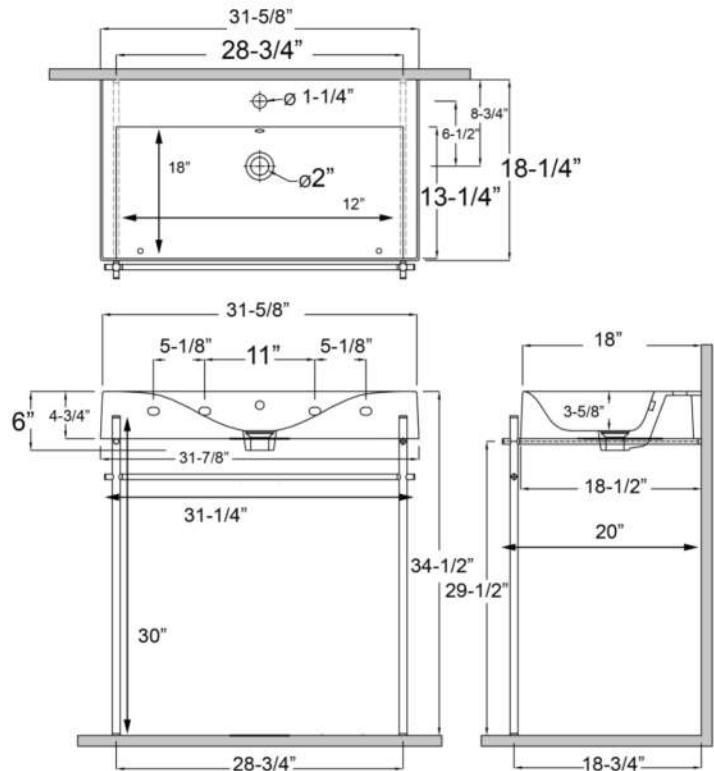

RAK DES 810 CONSOLE

Cat. No
611WH-MB

Faucet not included

W: 31-7/8" overall
D: 20" overall
H: 34-3/4" overall

Leg Dimensions

Length: 31-1/4"
Height: 32"
Depth: 20"

Interior Dimensions:

Basin Interior:	12" x 18"
Basin Depth:	3-5/8"
Water depth to overflow:	2"
Back of basin to center of faucet:	1-3/8"
Back of basin to center of drain:	8-3/4"
Mount bolts height:	32-7/8"
Mount holes cc:	21-1/4"
Faucet and spout holes:	1-1/4"
Stand bolt height:	29-1/2" H x 28-3/4" W

Features:

- ▶ Fine fire clay for durability
- ▶ Transitional style
- ▶ Rectangular basin
- ▶ RAK logo
- ▶ Pre-drilled with one faucet hole
- ▶ Available pre-drilled for 1-hole faucet (**611WH-MB**), 4" centerset (**614WH-MB**) or 8" centerset (**618WH-MB**)
- ▶ Mounting Hardware Included
- ▶ Pre-drilled overflow hole

Colors:

WH White

Compliance Certification

- Meets or exceeds the following specifications: ASME A112.19.1
- 2018 AND CSA B45.1-18 for Fire Clay fixtures.

Dimensions of fixture are nominal and may vary within the range of tolerances established by ASME Standard A112.19.2.2018. Dimensions and specifications subject to change without notice.