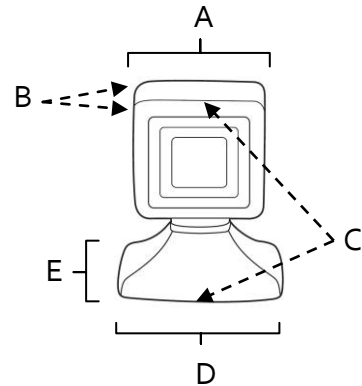

SPECIFICATIONS

**CUBE
PINCH KNOB**

FEATURES

- Contemporary styling
- Multiple finishes
- Concealed installation

WARRANTY

Limited lifetime

FINISHES

- Polished Brass (PB)
- Polished Brass/Non-lacquered (PB/NL)
- Polished Chrome (PC)
- Bronze (BRZ)
- Chocolate Bronze (CHBRZ)
- Polished Nickel (PN)
- Satin Nickel (SN)

MATERIAL

Brass

Item#	A	B	C	D	E
A986-1	1"	1/2"	1 5/8"	1 1/4"	13/16"
A986-78	7/8"	1/2"	1 3/8"	1 1/16"	5/8"

KEY:

- A - Length
- B - Width
- C - Projection
- D - Mount Length
- E - Mount Width

NOTE: Dimensions and specifications are subject to change without notice.