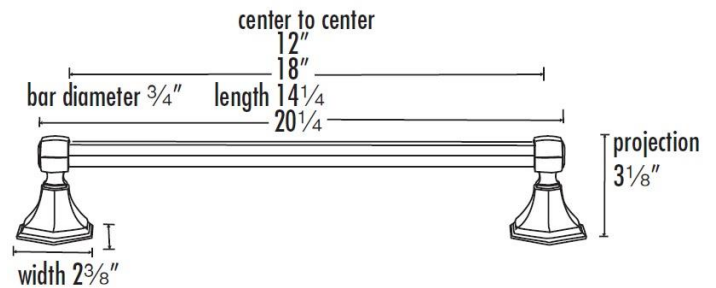

SPECIFICATIONS

NICOLE
TOWEL BAR

FEATURES

Traditional styling
Multiple finishes
Concealed installation

WARRANTY

Limited lifetime

FINISHES

Polished Brass (PB)
Polished Brass/Non-lacquered (PB/NL)
Polished Chrome (PC)
Antique English Matte (AEM)
Barcelona (BARC)
Bronze (BRZ)
Chocolate Bronze (CHBRZ)
Polished Nickel (PN)
Satin Nickel (SN)

MATERIAL

Brass

Item#

A7720-12
A7720-18
A7720-24
A7720-30

NOTE: Dimensions and specifications are subject to change without notice.