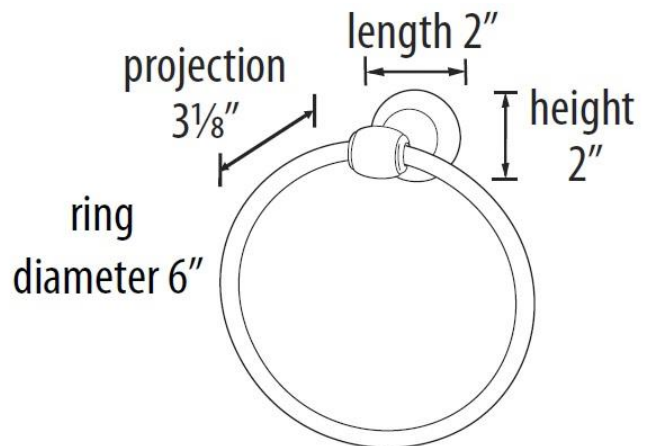

**SPECIFICATIONS**

**ROYALE**  
TOWEL RING

**FEATURES**

Transitional styling  
Multiple finishes  
Concealed installation

**WARRANTY**

Limited lifetime

**FINISHES**

Polished Brass (PB)  
Polished Brass/Non-lacquered (PB/NL)  
Polished Chrome (PC)  
Bronze (BRZ)  
Chocolate Bronze (CHBRZ)  
Polished Nickel (PN)  
Satin Nickel (SN)

**MATERIAL**

Brass

**Item#**

**A6640**

NOTE: Dimensions and specifications are subject to change without notice.